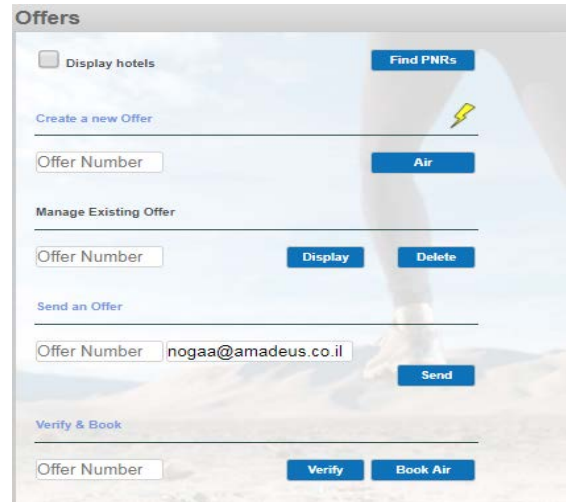

```
> nmlamadeus/ama mr
--- OFR ---
RP/TLV1A0980/
1.AMADEUS/AMA MR
>
```

הוספת שם לקוח וסגירת ההזמנה בה הצעת מחיר ✓

```
--- OFR ---
RP/TLV1A0980/TLV1A0980          NA/SU 18JAN18/1107Z  UNUOAT
TLV1A0980/1809NA/18JAN18
1.AMADEUS/AMA MR
2 AP TLV 972-54-3203781 - AMADEUS ISRAEL - A
3 TK OK18JAN/TLV1A0980
4 RC TLV1A0980-W/FF57VMDG1W52MS3MQHKKZIEBIHWO
5 RM TRIP TO US CHECK SECURITY INFORMATION
```

צפייה בהצעת המחיר בכניסה לסקריפט NEWOFFER(enter) ✓